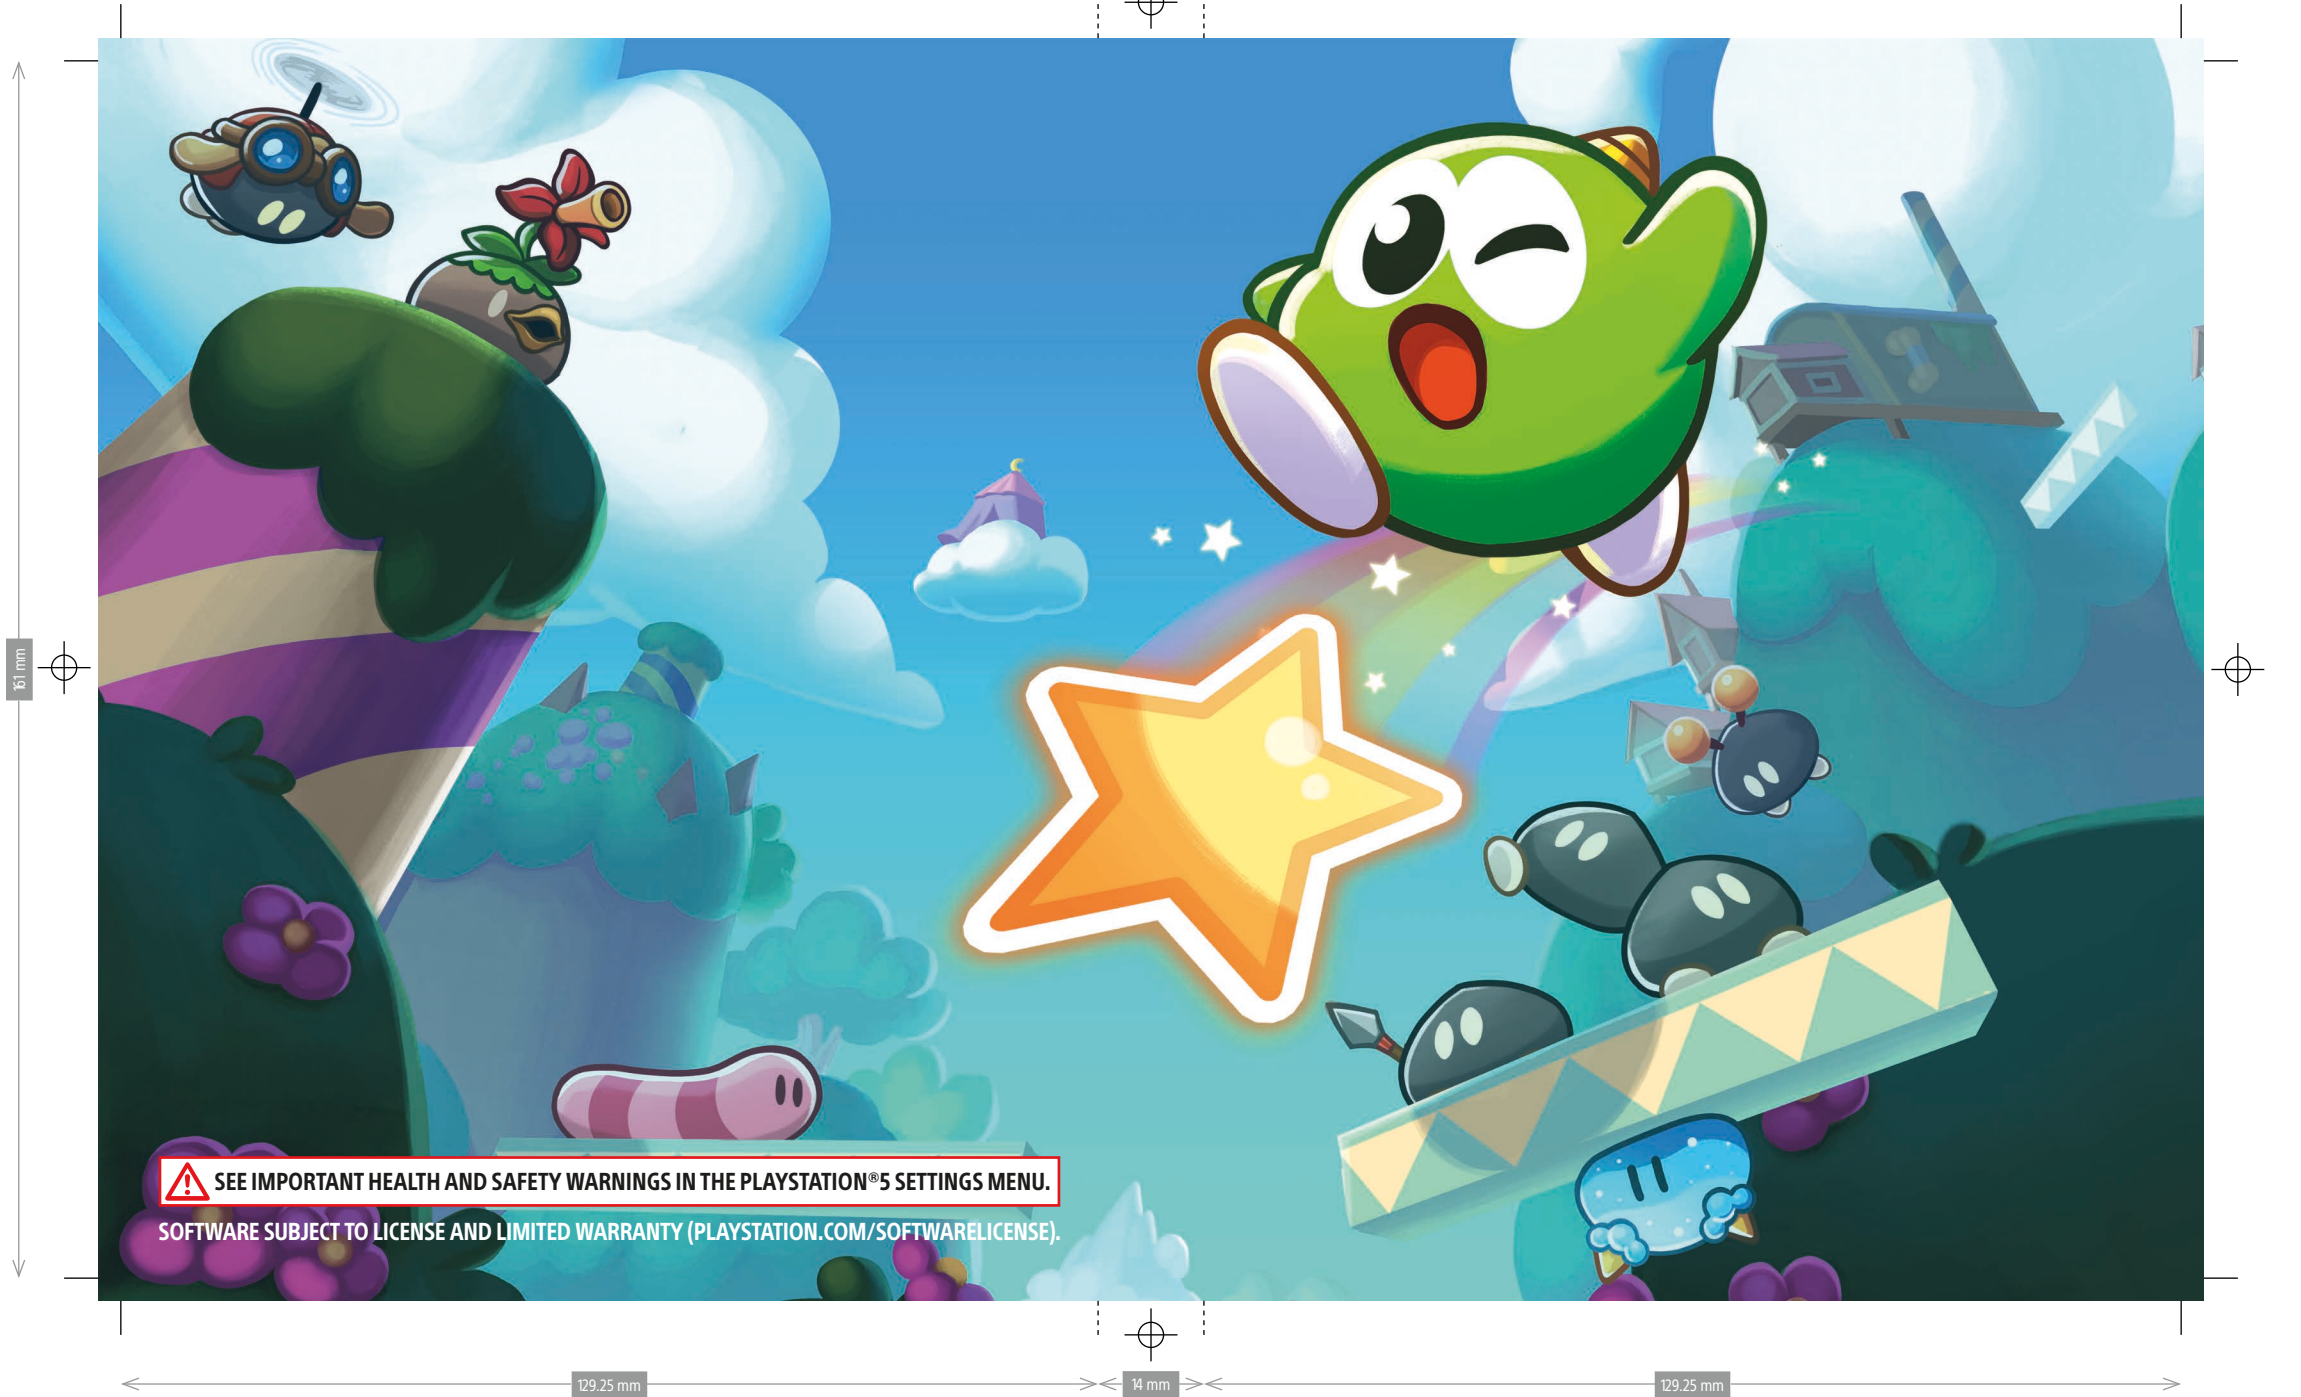

PSS-G12-CVR
8 10 174 080 11 7

2111892

ESRB Back SIZE: 42mm (w) x 20mm (h) - Descriptor Font & Size: Arial Narrow Regular (7/8pt) / Interactive Element Font & Size: Arial Narrow Regular (8pt)

PS5

Gimmeck! 2

EVERYONE E ESRB

BIT WAVE | clear river GAMES

ESRB FRONT SIZE: 14mm (w) x 21mm (h)

129.25 mm | 14 mm | 129.25 mm

SEE IMPORTANT HEALTH AND SAFETY WARNINGS IN THE PLAYSTATION®5 SETTINGS MENU.
SOFTWARE SUBJECT TO LICENSE AND LIMITED WARRANTY ([PLAYSTATION.COM/SOFTWARELICENSE](https://www.playstation.com/softwarelicense)).