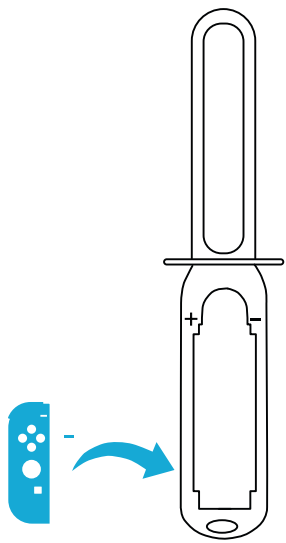

ALL SPORTS KIT

FOR SWITCH

For/pour Nintendo Switch™

Golf Clubs

Left controller installation method

Right controller installation method

Tennis Rackets

① Align the +-signs of the handle and Tennis Racket, and put the small handle into the handle slot

Left controller installation method

Right controller installation method

Wheels

① Align the +-signs of the handle and the steering wheel, and put the small handle into the handle slot

Right controller installation method

Left controller installation method

Chambara Swords

Left controller installation method

Right controller installation method

2 in 1 Straps