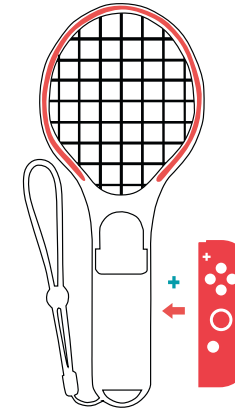

ALL SPORTS KIT

FOR SWITCH

For/pour Nintendo Switch™

Golf Clubs

Left controller installation method

Right controller installation method

Tennis Rackets

① Align the +-signs of the handle and Tennis Racket, and put the small handle into the handle slot

Left controller installation method

Right controller installation method

Wheels

① Align the +-signs of the handle and the steering wheel, and put the small handle into the handle slot

Right controller installation method

Left controller installation method

Chambara Swords

Left controller installation method

Right controller installation method

2 in 1 Straps