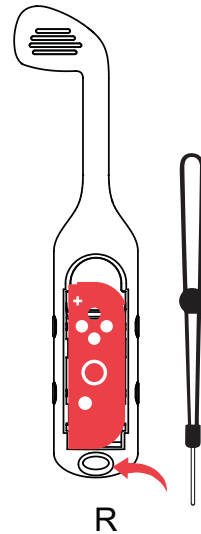

ALL SPORTS KIT

FOR SWITCH

For/pour Nintendo Switch™

Golf Clubs

Left controller installation method

Right controller installation method

Tennis Rackets

① Align the +-signs of the handle and Tennis Racket, and put the small handle into the handle slot

Left controller installation method

Right controller installation method

Wheels

① Align the +-signs of the handle and the steering wheel, and put the small handle into the handle slot

Right controller installation method

Left controller installation method

Chambara Swords

Left controller installation method

Right controller installation method

2 in 1 Straps