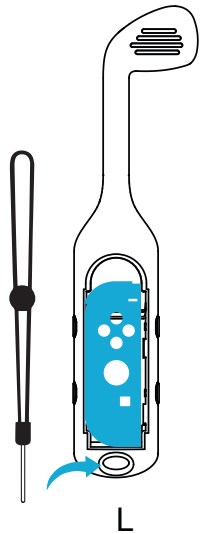

ALL SPORTS KIT

FOR SWITCH

For/pour Nintendo Switch™

Golf Clubs

Left controller installation method

Right controller installation method

Tennis Rackets

① Align the +-signs of the handle and Tennis Racket, and put the small handle into the handle slot

Left controller installation method

Right controller installation method

Wheels

① Align the +-signs of the handle and the steering wheel, and put the small handle into the handle slot

Right controller installation method

Left controller installation method

Chambara Swords

Left controller installation method

Right controller installation method

2 in 1 Straps