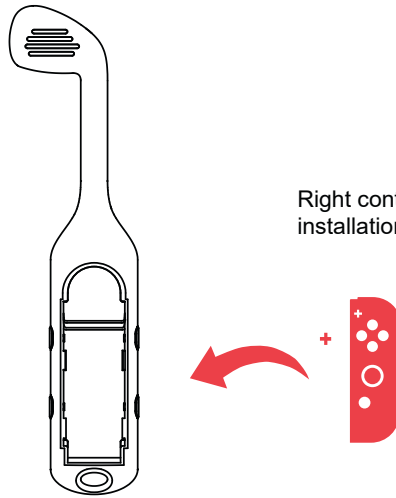

ALL SPORTS KIT

FOR SWITCH

For/pour Nintendo Switch™

Golf Clubs

Left controller installation method

Right controller installation method

Tennis Rackets

① Align the +-signs of the handle and Tennis Racket, and put the small handle into the handle slot

Left controller installation method

Right controller installation method

Wheels

① Align the +-signs of the handle and the steering wheel, and put the small handle into the handle slot

Right controller installation method

Left controller installation method

Chambara Swords

Left controller installation method

Right controller installation method

2 in 1 Straps