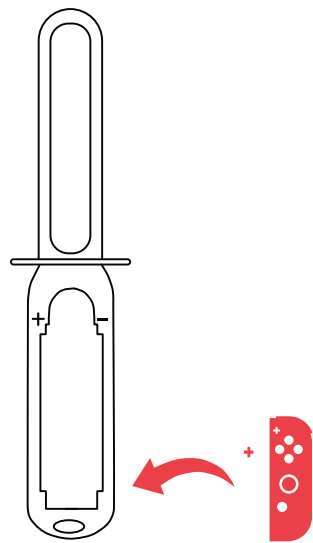

ALL SPORTS KIT

FOR SWITCH

For/pour Nintendo Switch™

Golf Clubs

Left controller installation method

Right controller installation method

Tennis Rackets

① Align the +-signs of the handle and Tennis Racket, and put the small handle into the handle slot

Left controller installation method

Right controller installation method

Wheels

① Align the +-signs of the handle and the steering wheel, and put the small handle into the handle slot

Right controller installation method

Left controller installation method

Chambara Swords

Left controller installation method

Right controller installation method

2 in 1 Straps