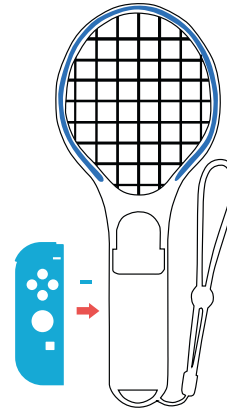

ALL SPORTS KIT

FOR SWITCH

For/pour Nintendo Switch™

Golf Clubs

Left controller installation method

Right controller installation method

Tennis Rackets

① Align the +-signs of the handle and Tennis Racket, and put the small handle into the handle slot

Left controller installation method

Right controller installation method

Wheels

① Align the +-signs of the handle and the steering wheel, and put the small handle into the handle slot

Right controller installation method

Left controller installation method

Chambara Swords

Left controller installation method

Right controller installation method

2 in 1 Straps