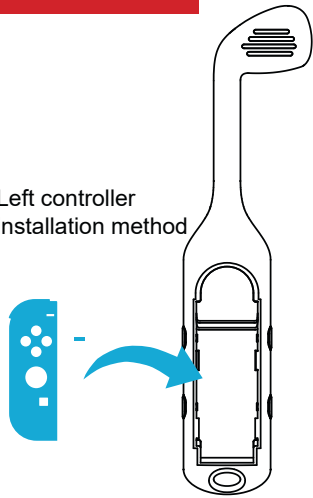

ALL SPORTS KIT

FOR SWITCH

For/pour Nintendo Switch™

Golf Clubs

Left controller installation method

Right controller installation method

Tennis Rackets

① Align the +-signs of the handle and Tennis Racket, and put the small handle into the handle slot

Left controller installation method

Right controller installation method

Wheels

① Align the +-signs of the handle and the steering wheel, and put the small handle into the handle slot

Right controller installation method

Left controller installation method

Chambara Swords

Left controller installation method

Right controller installation method

2 in 1 Straps