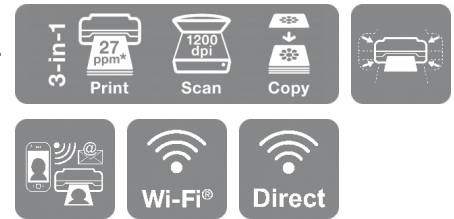

Expression Home XP-2155

DATASHEET / BROCHURE

Save money, space and time with this compact multifunction printer with individual inks and mobile printing.

When you're looking for an affordable, stylish and easy-to-use printer, the XP-2155 is sure to tick all the boxes. It's also compact, produces clear and vibrant prints and is capable of mobile printing with Wi-Fi, Wi-Fi Direct and a range of compatible Epson apps.

Sleek and stylish

This affordable model efficiently uses your space combining print, scan and copying facilities in one unit.

Easy to use

With a range of essential and easy to use features, the XP-2155 is flexible with Wi-Fi for printing and scanning wirelessly around the home, and Wi-Fi Direct for printing without a wireless network.