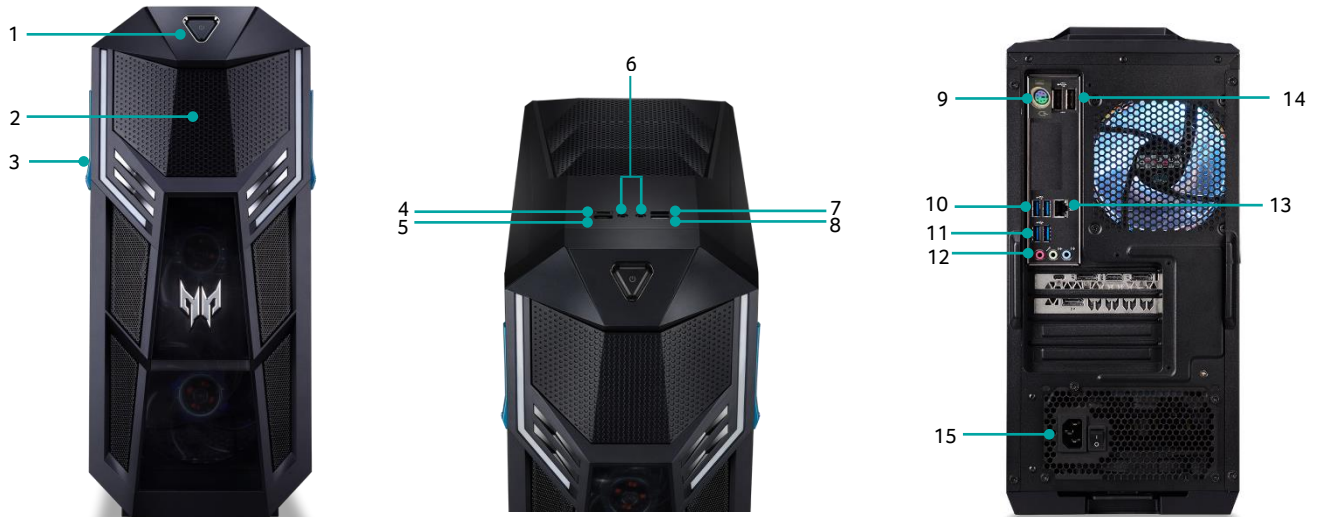

Predator Orion 5000

Overpowering Graphics

AIO CPU Liquid Cooling

EMI Compliant Side Panel

LED Lighting

2.5G Killer™ Ethernet

Wireless Connection

PredatorSense™ Utility App