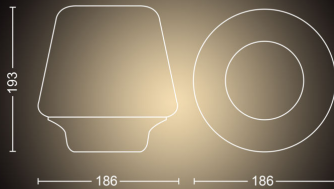

PHILIPS

Wellness table lamp

Hue White Ambience

Includes E27 LED bulb

Bluetooth control via app

Includes dimmer switch

Add Hue Bridge to unlock more

40801/30/P6

Packaging dimensions and weight

- EAN/UPC - product: 8718696175057
- Net weight: 1.455 kg
- Gross weight: 1.925 kg
- Height: 323.000 mm
- Length: 235.000 mm
- Width: 237.000 mm
- SAP EAN/UPC - Piece: 8718696175057
- Material number (12NC): 915005912301
- EAN/UPC - Case: 8727900776225
- Height: 32.3 cm
- SAP Gross Weight EAN (Piece): 1.925 kg
- Weight: 1.925 kg
- Net Weight: 1.455 kg
- SAP Height (Piece): 323.000 mm
- SAP Length (Piece): 235.000 mm
- SAP Width (Piece): 237.000 mm
- Width: 23.5 cm
- Length: 23.7 cm